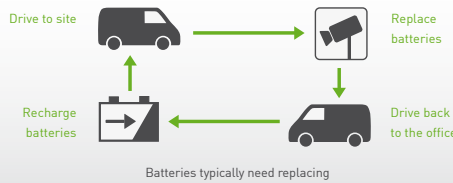

“The EFOY Pro has been a real godsend for us, especially for critical mobile applications where it can literally be a matter of life and death. There’s no source of power more reliable.”

Harriëtte van Kuijk
Tedas Security Solutions, NL

Efficient, economical, inconspicuous

⌚ Power 24/7

The EFOY Pro continues to produce power as long as there is fuel, around the clock and in all kinds of weather

⌚ Trouble free for weeks on end

A 10-liter EFOY Fuel Cartridge provides 11.1 kilowatt hours of electricity. That’s enough to power a 25-watt surveillance for nearly three weeks without the slightest intervention. EFOY Fuel Cartridges are available in sizes up to 28 liters

⌚ Quiet and inconspicuous

The EFOY Pro emits only 23 dB(A) at a distance of 7 meters, making it nearly inaudible. There’s less chance of a passerby discovering a concealed camera

⌚ Ideal for undercover operations

The EFOY Pro works inaudibly and invisibly if concealed in the trunk of a car. The vehicle can stay parked for weeks on end – no need for maintenance

⌚ Reduced costs

The EFOY Pro cuts logistics costs. There’s less need for personnel to replace batteries or maintain generators. The EFOY Pro is completely maintenance free

Without EFOY Pro – battery replacement every 2 days