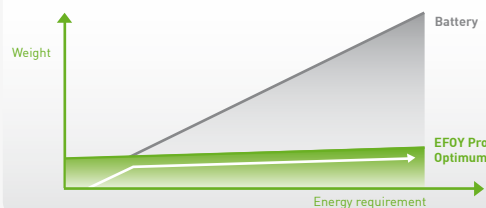

Weight savings in surveillance vehicles

An example

By using an EFOY Pro with EFOY Fuel Cartridges, weight can be reduced as the energy demand increases. The EFOY Fuel Cartridge combines great energy density with easy application and low costs. For example, for 10 kWh of electricity only 8 kg of fuel are needed, while batteries with the same energy density weigh around 270 kg.