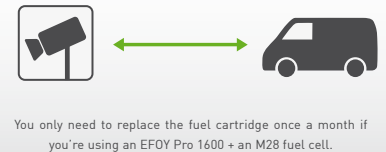

With the EFOY Pro – fuel cartridge replacement every 30 days

An EFOY Pro cuts costs

	Battery	EFOY Pro
Maintenance interval	2 days	26 days (28-liter fuel cartridge)
Man hours/monthly	37.5 hours @ 37.5 €	2.5 hours @ 37.5 €
Driving costs/monthly	1200 €	80 €
Fuel costs/monthly	0 €	71 €
Amortization/monthly	0 €	744 €

Assumptions

Distance to site: 100 km
Device rating: approx. 50 watts
Round-the-clock operation

Your ROI

You’ll save about 2355 € a month, which means that the EFOY Pro 1600 will pay for itself in 1.2 months! (That’s not even counting the costs of recharging and replacing batteries.)